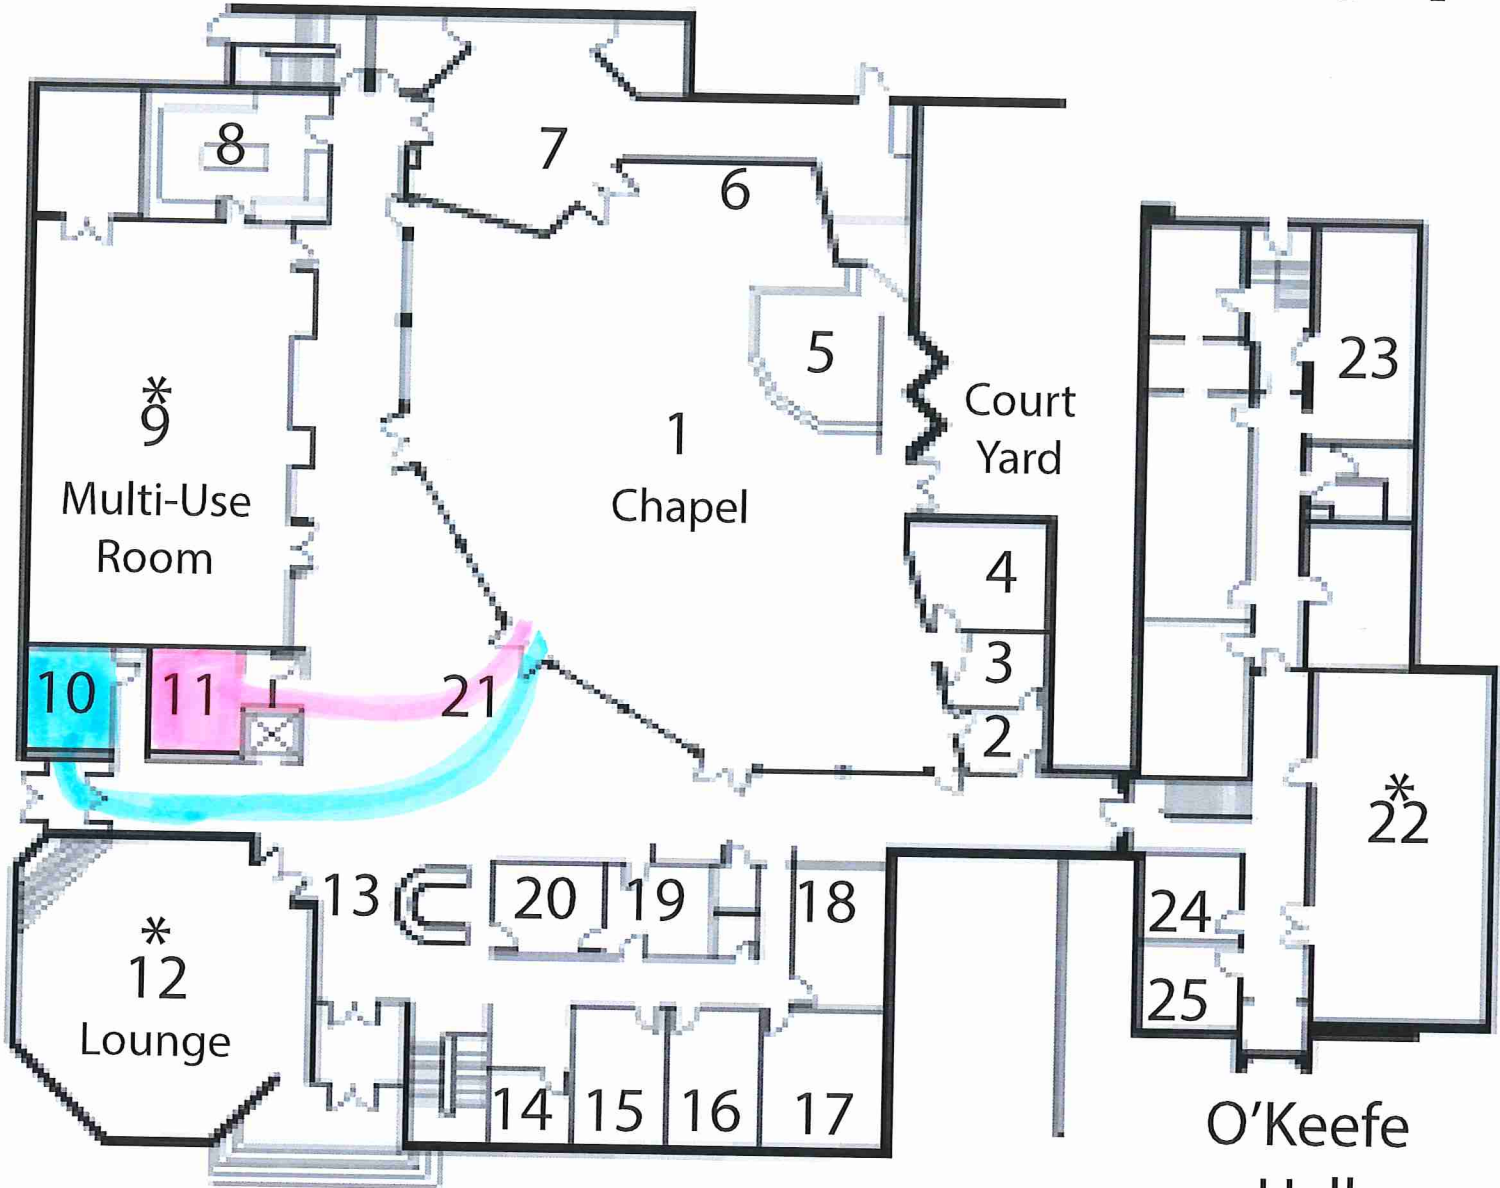

# Upper Level

Clinton Street

- 1. Chapel
- 2. Reconciliation Room
- 3. Sacristy
- 4. Blessed Sacrament Chapel
- 5. Altar
- 6. Choir Area
- 7. Director of Music's Office
- 8. Kitchen
- 9. Multi-Use Room
- 10. Men's Restroom
- 11. Women's Restroom
- 12. Fireside Lounge
- 13. Reception Desk-Mike Leuck
- 14. Outreach Assistant-Ann Thomas
- 15. Director of Outreach & Education-Christine Wissink
- 16. Development Office- Kristie Wert & Mary Rae Meyer
- 17. Priest Director-Fr. Jeff Belger
- 18. Focus Missionary Team
- 19. Staff Work room
- 20. Administrative Assistant Office-Ronda Lipsius
- 21. Gathering Space
- 22. O'Keefe Chapel
- 23. O'Keefe Board & Meeting Room
- 24. Bookkeeper- Zita Sibenaller
- 25. Marriage Office- Deacon Joe Welter
- \* Denotes area available for studying

Additional Study Areas: Multi-Use Room and Game Room in the lower level. Use the elevator or the stairs across from the front desk.

Registration Cards:  
Go to [www.iowacatholic.org](http://www.iowacatholic.org) to fill out a registration card.

Newman Center

O'Keefe Hall

Jefferson Street